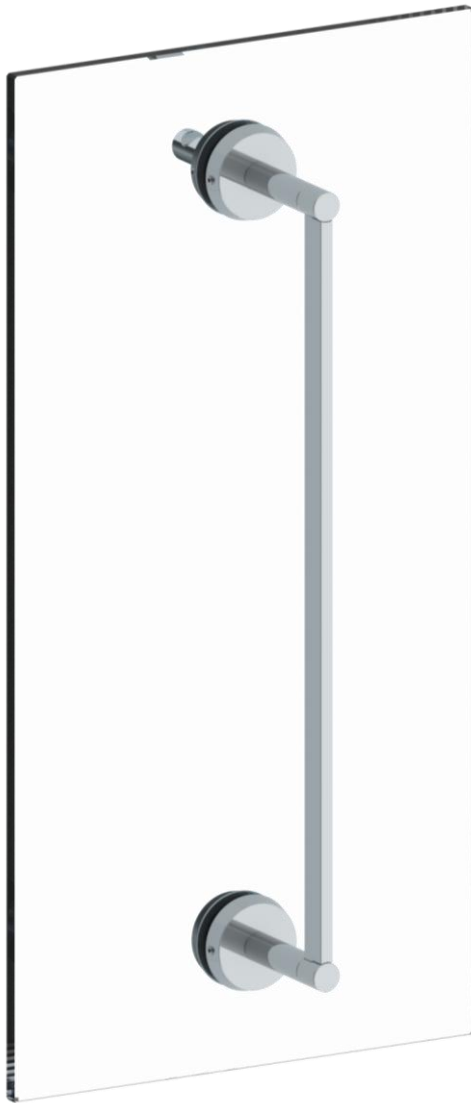

37-0.1- SDP

Glass Mounted Shower Door Pull with Knob and Hook
For use with 1/2" thick glass with Ø1/2" holes
Blue Collection

MODEL NO.	CTC DIMENSION OF L
37-0.1-6GDP	6"
37-0.1-12GDP	12"
37-0.1-18GDP	18"
37-0.1A-GDP	24"